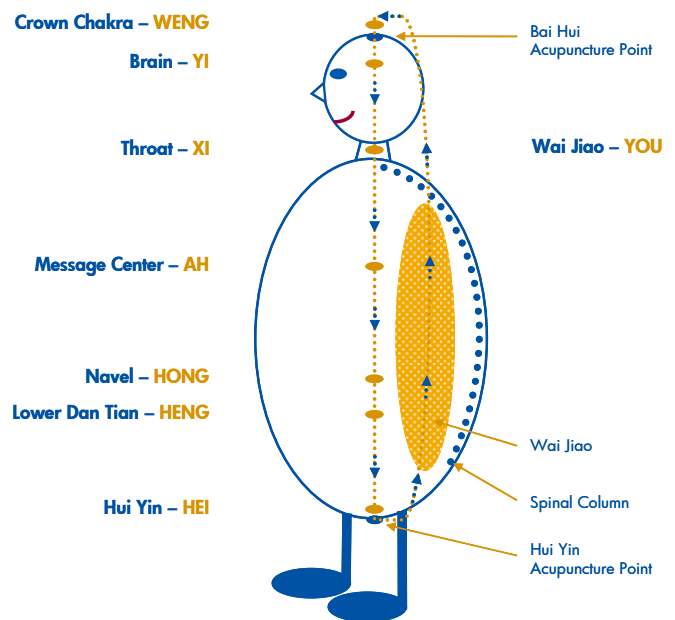

Divine Sacred Soul Song of Yin Yang Matter Circle

1. **Soul Power** Say *hello*: Dear soul, mind and body of my Yin Yang Matter Circle, I love you. You have the power to develop yourself. Do a good job. Thank you.
2. **Body Power** Sit on palm under the Hui Yin area; place other palm over the crown chakra.
3. **Mind Power** Visualize **golden light** in each soul house moving from the first soul house in the Hui Yin area up the spinal cord to the seventh soul house above the Bai Hui acupuncture point at the top of the head, then down the center of the body to the First Soul House.
4. **Sound Power** Sing:
   You Weng Yi Xi Ah Hong Heng Hei
   You Weng Yi Xi Ah Hong Heng Hei
   You Weng Yi Xi Ah Hong Heng Hei
   You Weng Yi Xi Ah Hong Heng Hei