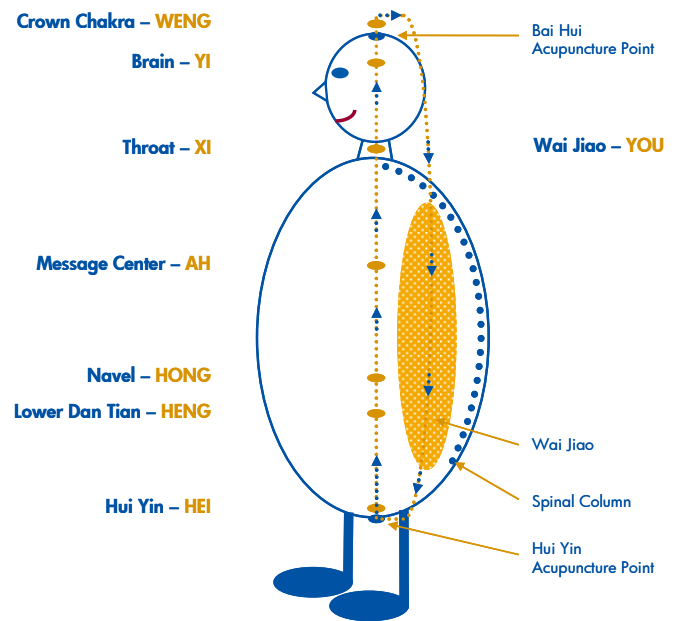

8. Develop the power of the Wai Jiao – the space in front of the spinal column

1. **Soul Power** Say *hello*: Dear soul, mind and body of my Wai Jiao, I love you. You have the power to develop yourself. Do a good job. Thank you.
2. **Body Power** Sit on palm under the Hui Yin area; place other palm over the back of the neck.
3. **Mind Power** Visualize **golden light** in the Wai Jiao.
4. **Sound Power** Sing:
   You Ya
   You Ya You Ya You
   You Ya You Ya You
   You Ya You Ya You Ya You
   You Ya You Ya You Ya You Ya You

Divine Sacred Soul Song of Yin Yang Energy Circle

1. **Soul Power** Say *hello*: Dear soul, mind and body of my Yin Yang Energy Circle, I love you. You have the power to develop yourself. Do a good job. Thank you.
2. **Body Power** Sit on palm under the Hui Yin area; place other palm over the crown chakra.
3. **Mind Power** Visualize **golden light** in each soul house moving from the first soul house in the Hui Yin area up the center of the body to the seventh soul house above the Bai Hui acupuncture point at the top of the head, then down the back of the body in front of the spinal column to the First Soul House.
4. **Sound Power** Sing:
   Hei Heng Hong Ah Xi Yi Weng You
   Hei Heng Hong Ah Xi Yi Weng You
   Hei Heng Hong Ah Xi Yi Weng You
   Hei Heng Hong Ah Xi Yi Weng You